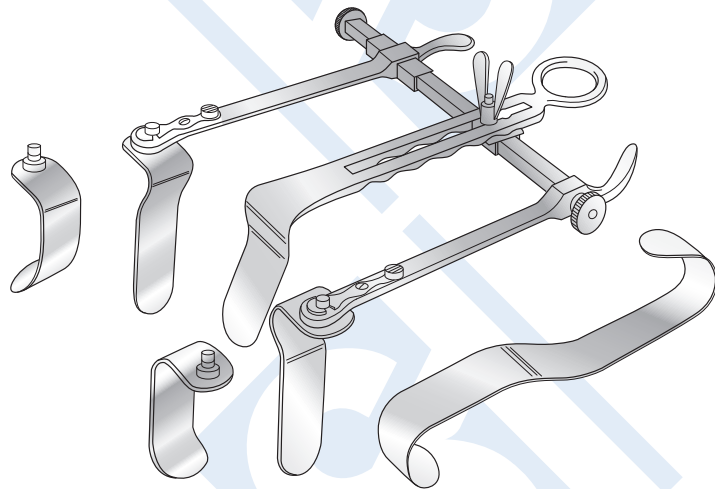

urology

retractors	PAGE 301
forceps	PAGE 301
urethral bougies	PAGE 302
urethral sounds	PAGE 302
miscellaneous	PAGE 304

RETRACTORS / FORCEPS

Walton bladder retractor

SC-UR/001 parallel action,
with convex lateral blades - 25mm x 70mm
and curved central blade - 70mm x 215mm

Thompson Walker bladder retractor

SC-UR/002 one posterior blade
95mm x 30mm, one anterior wall blade
175mm x 25mm tapering to 20mm,
two pairs of lateral swivel blades,
shallow: 55mm x 22mm
deep: 75mm x 25mm

Millin retropubic retractor

self retaining

SC-UR/003

two short blades 25 x 55mm,
two long lateral blades 25 x 80mm,
one centre blade 115 x 445mm

Millin retractor blades

- SC-UR/004a** short 25 x 55mm
- SC-UR/004b** long 25 x 80mm
- SC-UR/004c** centre 115 x 445mm

Millin vulsellum forceps

screw joint for capsule, 225mm long

SC-UR/018 8-9 teeth, jaws 10mm wide

Millin dissecting spring forceps

230mm long

SC-UR/014 3-4 teeth

URETHAL BOUGIES AND SOUNDS

Winsbury White urethral bougie