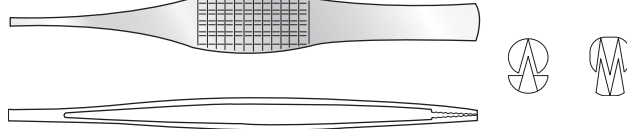

Ramsey dissecting forceps

177mm long

SC-PM/101 serrated

SC-PM/102 1-2 teeth

SC-PM/103 2-3 teeth