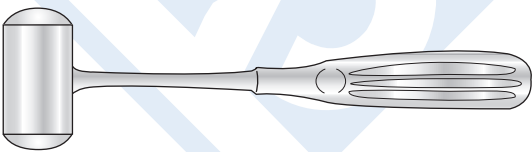

## MALLETS, PROBES, RETRACTORS, NEEDLES

---

**Hammer**  
wrench end

**SC-PM/140** 200mm long

---

**Mallet**  
army pattern, lead filled

**SC-PM/141** 200mm long

---