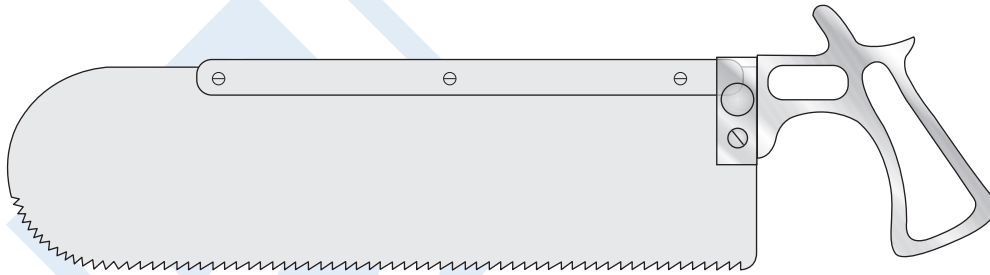

SAWS

Fixed back saw

14 teeth per inch

SC-PM/105

blade length 228mm

SC-PM/107

blade length 254mm

Barnards saw

14 teeth per inch

SC-PM/104

blade length 279mm