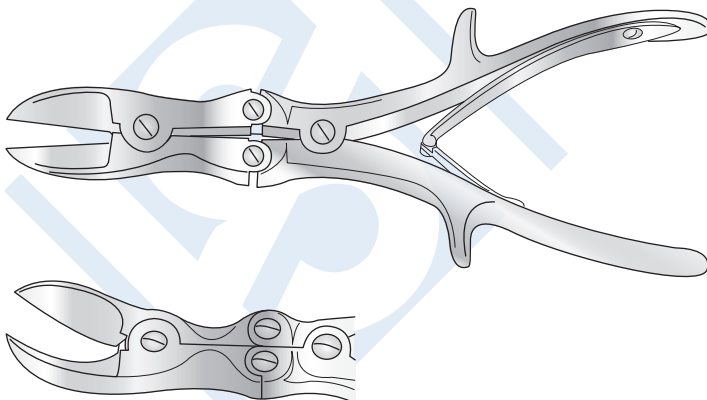

Horsley bone cutter
compound action
266mm long

- **SC-PM/074** straight
- **SC-PM/075** angled