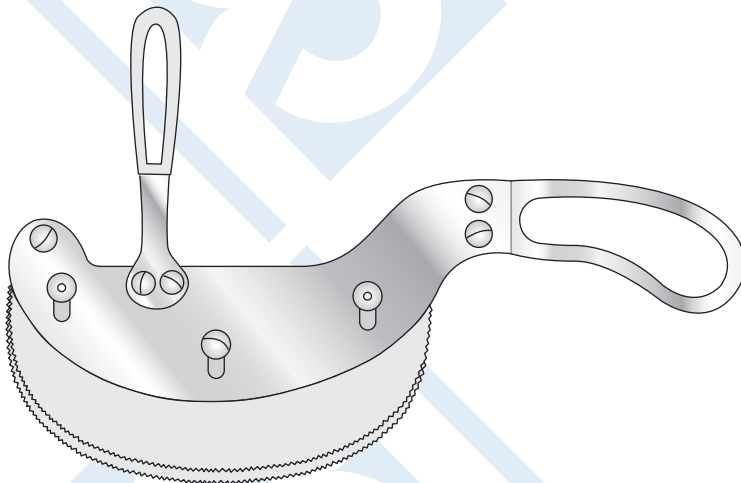

Spinal saw

fixed back,
double bladed,
adjustable,

SC-PM/109

blade length 152mm

297mm long