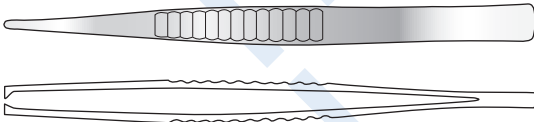

### Block end dissecting forceps

straight, serrated

**SC-GI/256** 152mm long

**SC-GI/256a** 203mm long

**SC-PM/080** 254mm long

**SC-PM/081** 310mm long

OTHER SIZES AVAILABLE - SEE PAGE 9