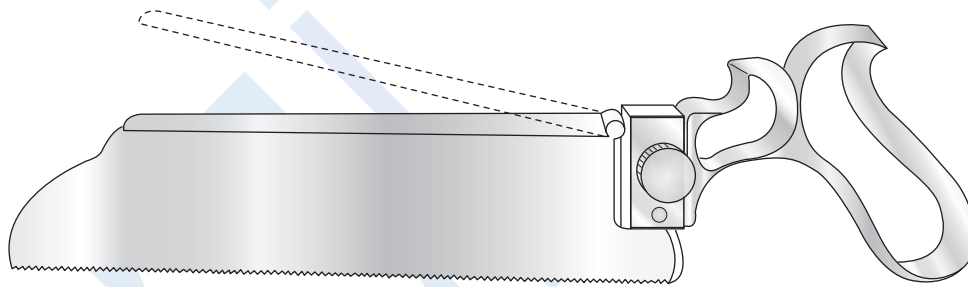

Hinged back saw

14 teeth per inch

SC-PM/106

blade length 228mm

SC-PM/108

blade length 254mm