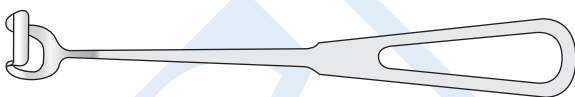

OTHER SIZES AVAILABLE - SEE PAGE 39  
**SC-GI/294** 152cm long  
**SC-GI/295** 203mm long  
**SC-GI/296** 255mm long

---

**Durham retractor**

**SC-PM/121** 215mm long

---

**Scalpel blade remover**  
serrated