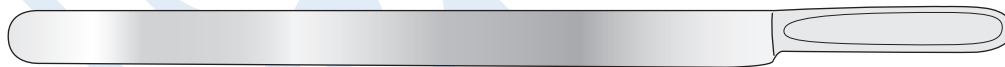

### Slicing knife

for brain or organ, solid forged stainless steel, 22mm blade

**SC-PM/009NH** blade length 254mm

**SC-PM/010NH** blade length 152mm

---