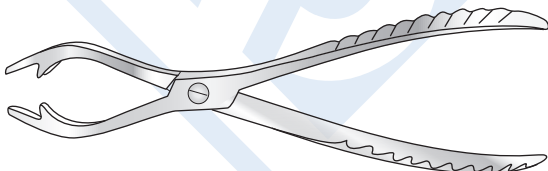

Ferguson "Lion"
bone holding forceps

1. **SC-PM/069** 203mm long
2. ---