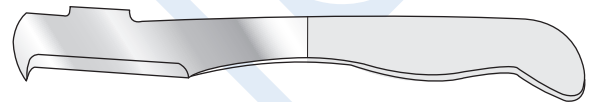

**Gouge**

**SC-PM/133** blade 19mm

**Spinal chisel**

with locating point

**SC-PM/135** 180mm

**Vertebrae chisel**

angled

**SC-PM/136** blade 76mm